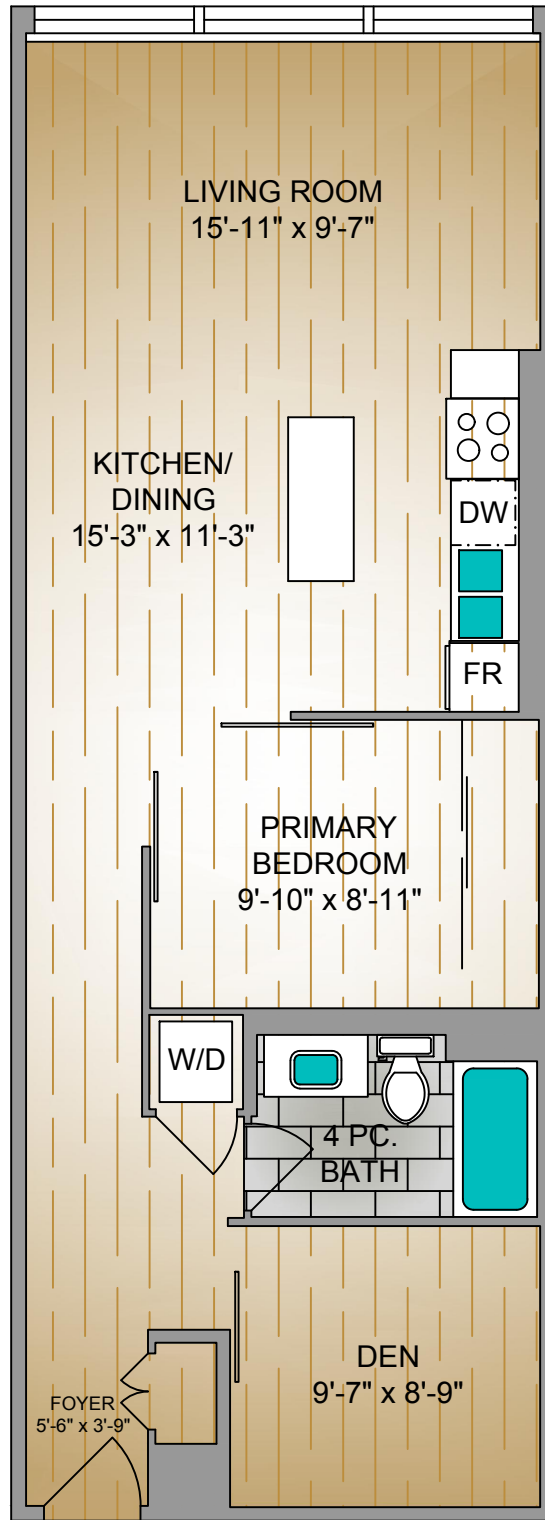

YAN GUREVICH
BROKER
MAKING HOMES FAMOUS

SUITE 303
791 SQ. FT.
9'-1" CEILING

NORTH

propermeasure.com
647.615.6241
kim@propermeasure.com

303-90 BROADVIEW AVE	
AUG 27, 2021	
PREPARED FOR THE EXCLUSIVE USE OF JANELLE CHAMPAGNE PLANS MAY NOT BE 100% ACCURATE, IF CRITICAL BUYER TO VERIFY:	
FLOOR	AREA (SQ. FT.)
	FINISHED
MAIN	791